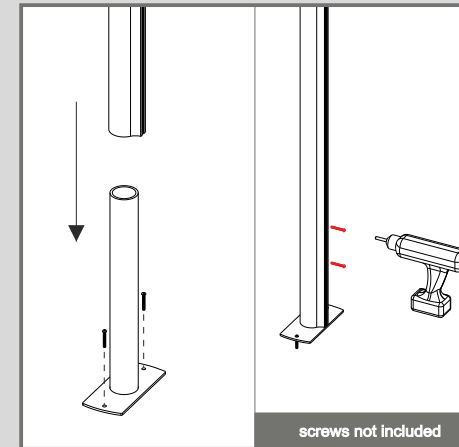

fixing with screw