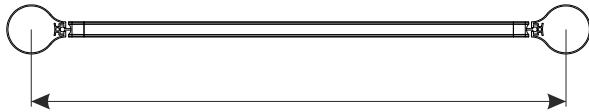

aufbauanleitung  
 istruzioni di montaggio  
 instructions de montage  
 mounting instructions

signcode eXtern

achsemaß / interassa / entraxe / center-to-center distance

- SCX420 = 528mm
- SCX600 = 708mm
- SCX800 = 908mm
- SCX1000 = 1108mm
- SCX1200 = 1308mm