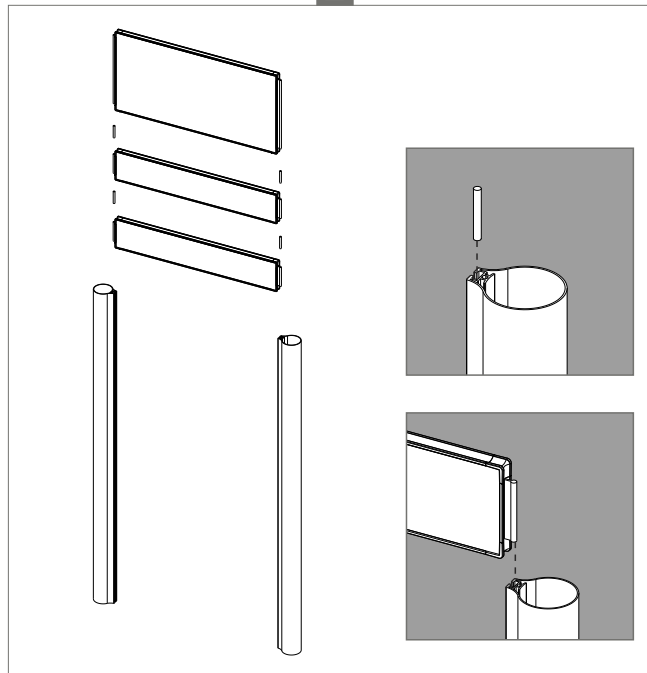

aufbauanleitung  
 istruzioni di montaggio  
 instructions de montage  
 mounting instructions

signcode eXtern

achsemaß / interassa / entraxe / center-to-center distance

- SCX420 = 528mm
- SCX600 = 708mm
- SCX800 = 908mm
- SCX1000 = 1108mm
- SCX1200 = 1308mm

fixing with concrete or cement

fixing with screw

free standing  
 floor base

1

2

3