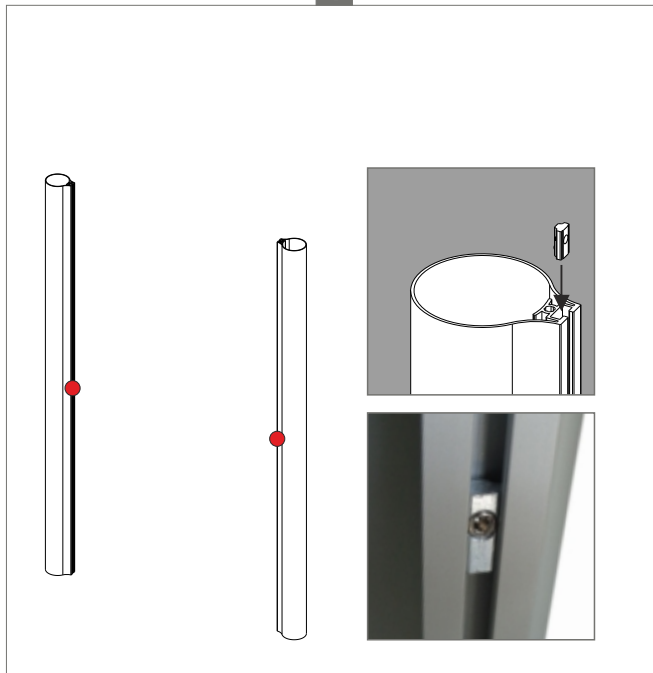

aufbauanleitung  
 istruzioni di montaggio  
 instructions de montage  
 mounting instructions

signcode eXtern

achsemaß / interassa / entraxe / center-to-center distance

- SCX420 = 528mm
- SCX600 = 708mm
- SCX800 = 908mm
- SCX1000 = 1108mm
- SCX1200 = 1308mm

fixing with concrete or cement

fixing with screw

free standing  
 floor base

1

2

3