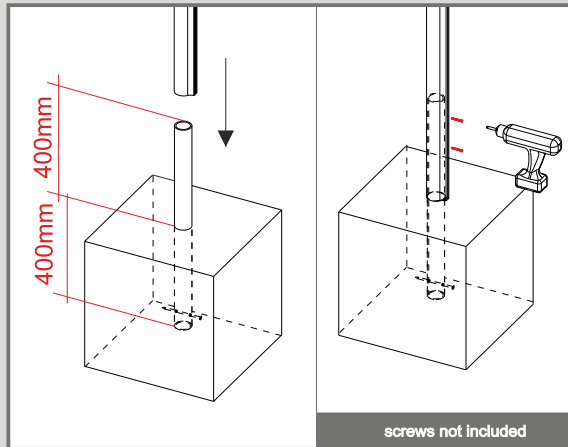

- SCX420 = 528mm
- SCX600 = 708mm
- SCX800 = 908mm
- SCX1000 = 1108mm
- SCX1200 = 1308mm

fixing with concrete or cement