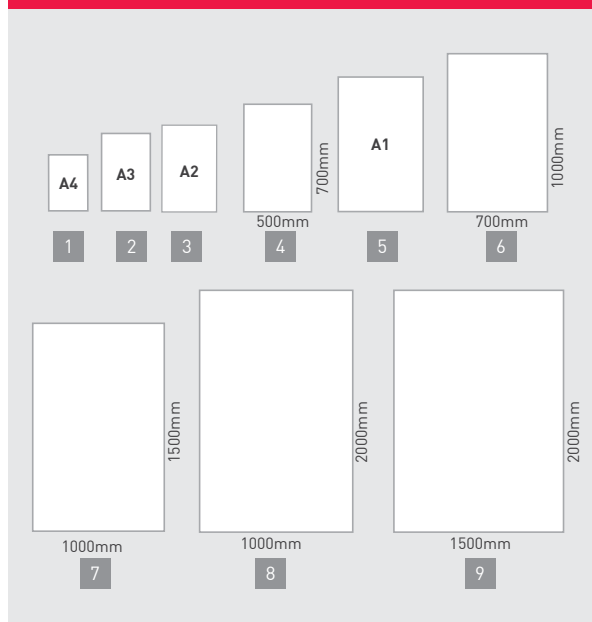

### INFO

B	LUMO CLIPPER	dimensions hxb	1pc
1	LCLA4	A4	
2	LCLA3	A3	
3	LCLA2	A2	
4	LCL700500	700x500mm	
5	LCLA1	A1	
6	LCL7001000	1000x700mm	
7	LCL10001500	1500x1000mm	
8	LCL10002000	2000x1000mm	
9	LCL15002000	2000x1500mm	